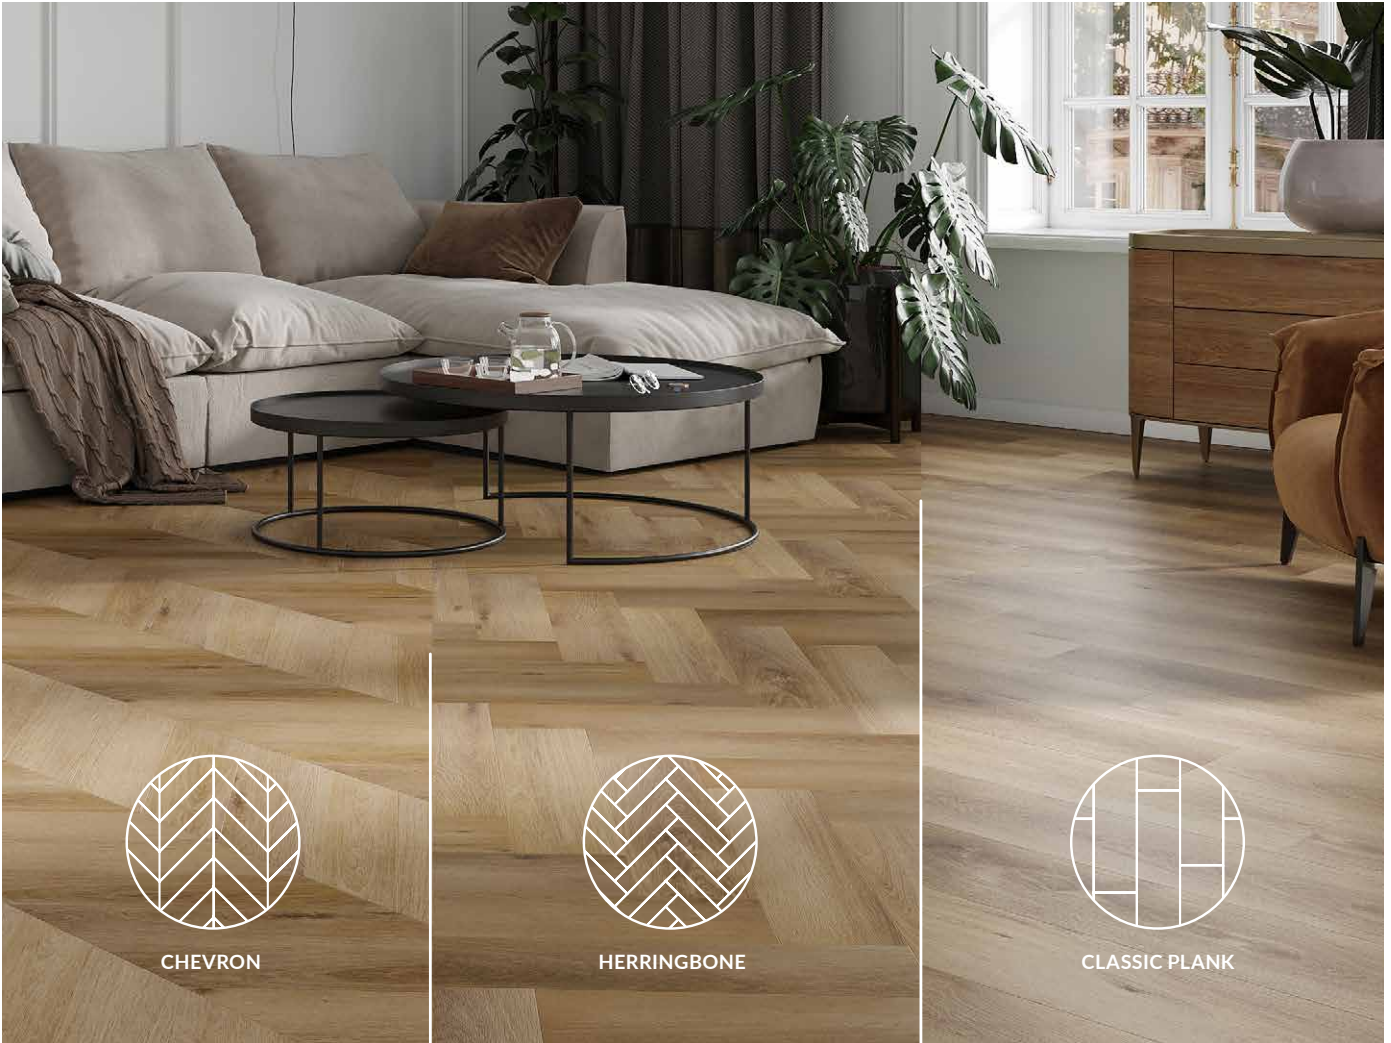

Available in collections:

CHEVRON

HERRINGBONE

CLASSIC PLANK

SAME COLOR, **DIFFERENT PATTERNS**

Afirmax Smart Flooring sets a new standard in interior design, offering the same elegant oak shades in three key formats: Herringbone, Chevron, and classic plank. This versatility allows customers to create diverse flooring layouts while maintaining a consistent color palette, enabling smooth transitions between rooms and ensuring visual harmony across spaces. This is the essence of Smart Flooring – a solution that adapts to your vision, combining timeless style with top-level design flexibility.