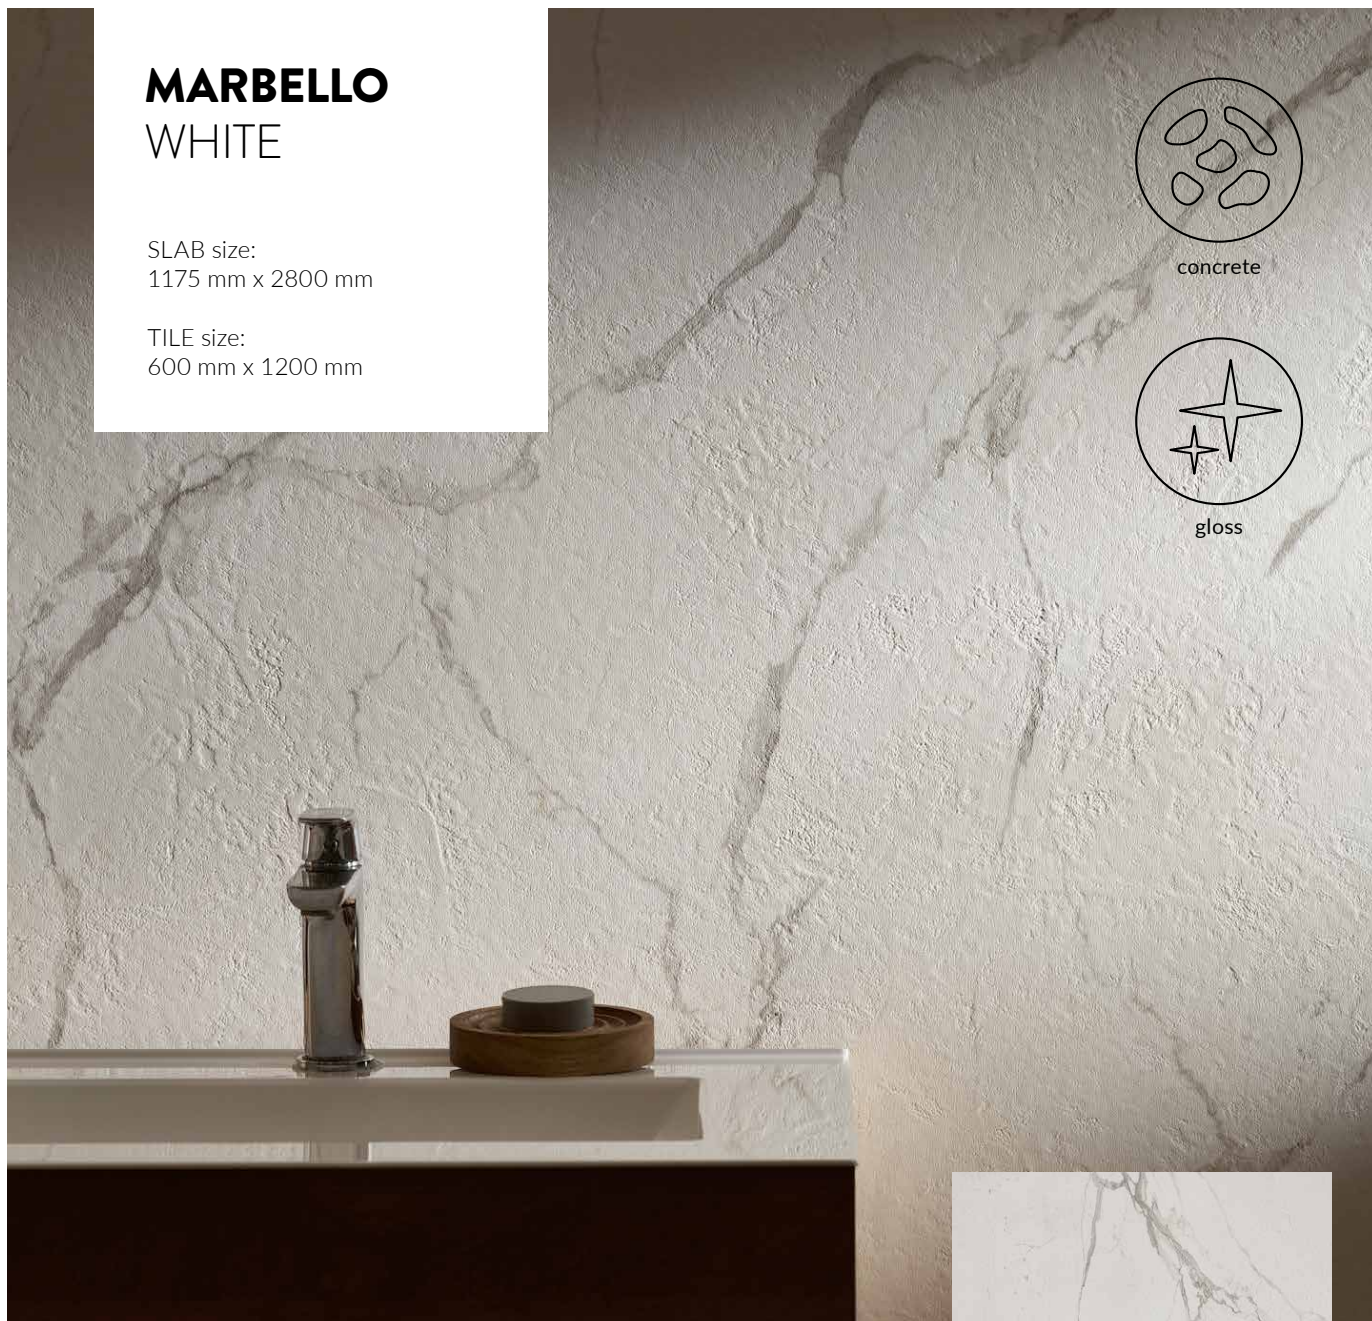

MARBELLO WHITE

SLAB size:
1175 mm x 2800 mm

TILE size:
600 mm x 1200 mm

concrete

gloss

gloss

Available
also in gloss
page 20

white / WAF 538C
SLAB | EAN: 5905167893807
TILE | EAN: 5905167894002