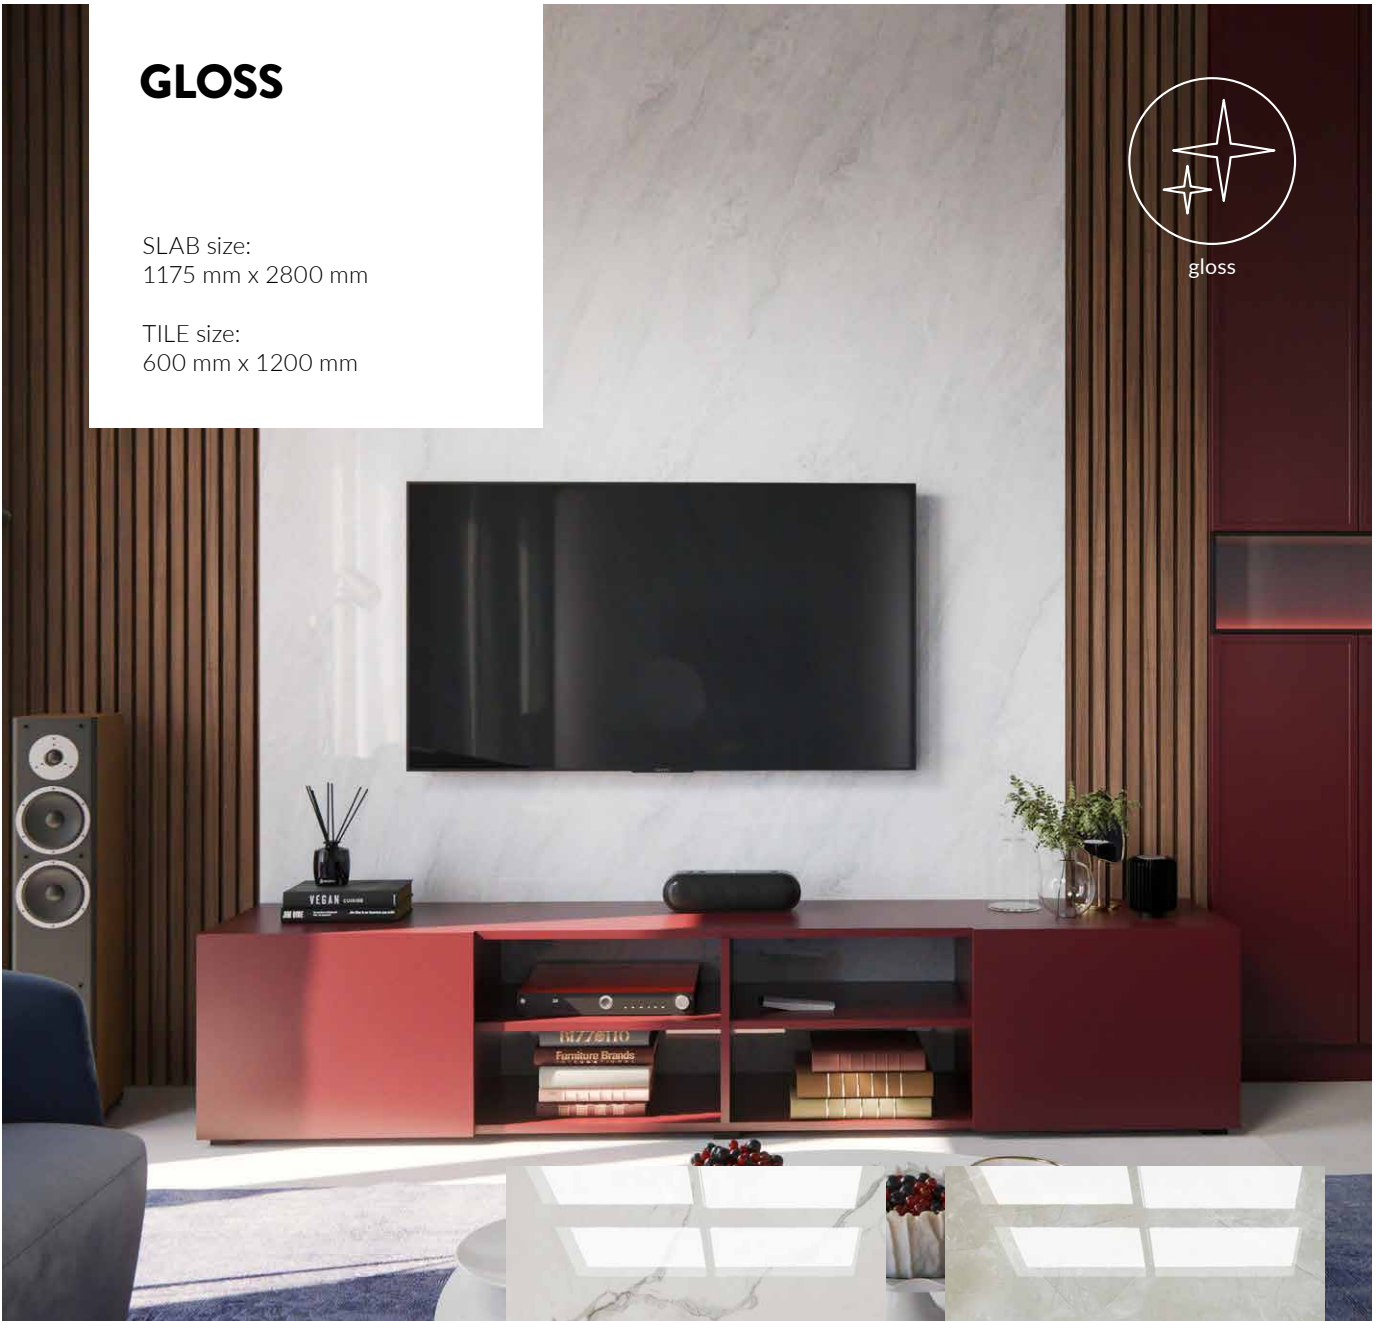

GLOSS

SLAB size:
1175 mm x 2800 mm

TILE size:
600 mm x 1200 mm

gloss