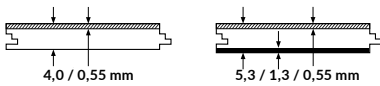

LEGNAR
ACOUSTIC

LEGNAR

BiClick
ACOUSTIC

BiClick
FLOOR

BiClick
STONE

DESIGN BEVEL

1220 mm   229 mm

Packaging:

1 box:
8 pcs - 2,235 m²

1 palette:
48 boxes - 107,280 m²

1220 mm   180 mm

Packaging:

1 box:
10 pcs - 2,196 m²

1 palette:
48 boxes - 105,408 m²

610 mm   305 mm

Packaging:

1 box:
10 pcs - 1,860 m²

1 palette:
60 boxes - 111,630 m²