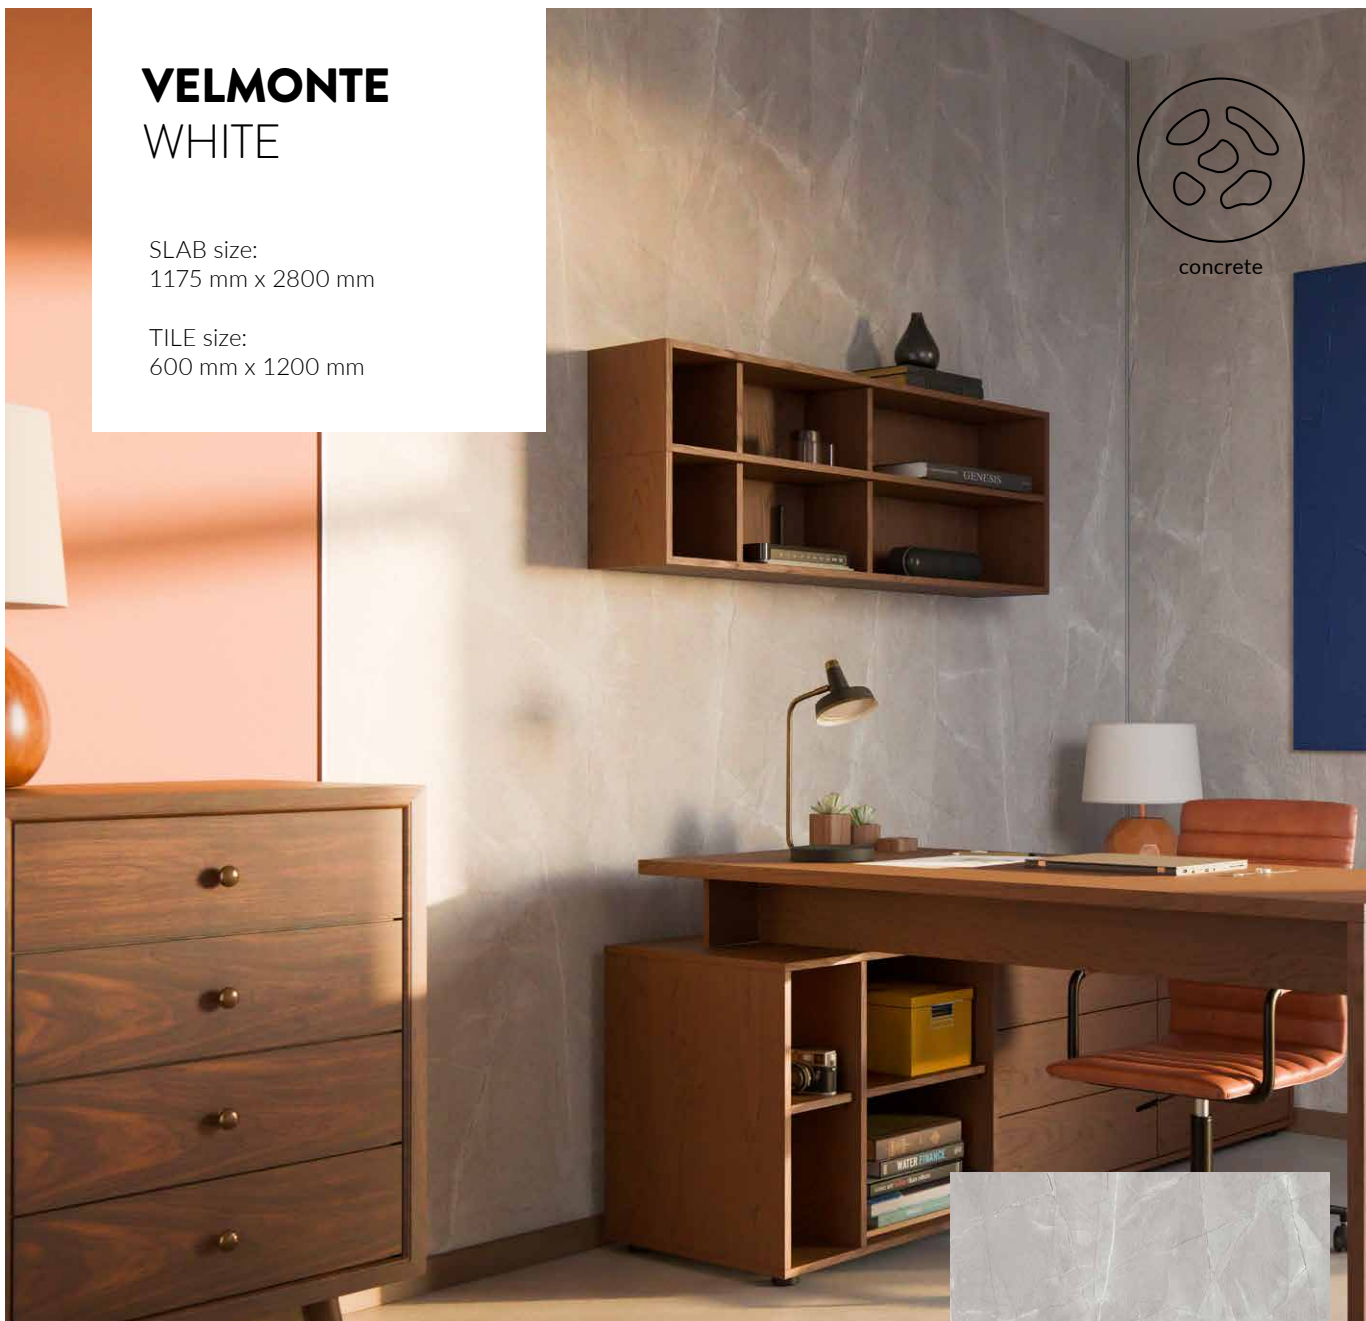

VELMONTE WHITE

SLAB size:
1175 mm x 2800 mm

TILE size:
600 mm x 1200 mm

concrete

white / WAF 520C
SLAB | EAN: 5905167893845
TILE | EAN: 5905167894040