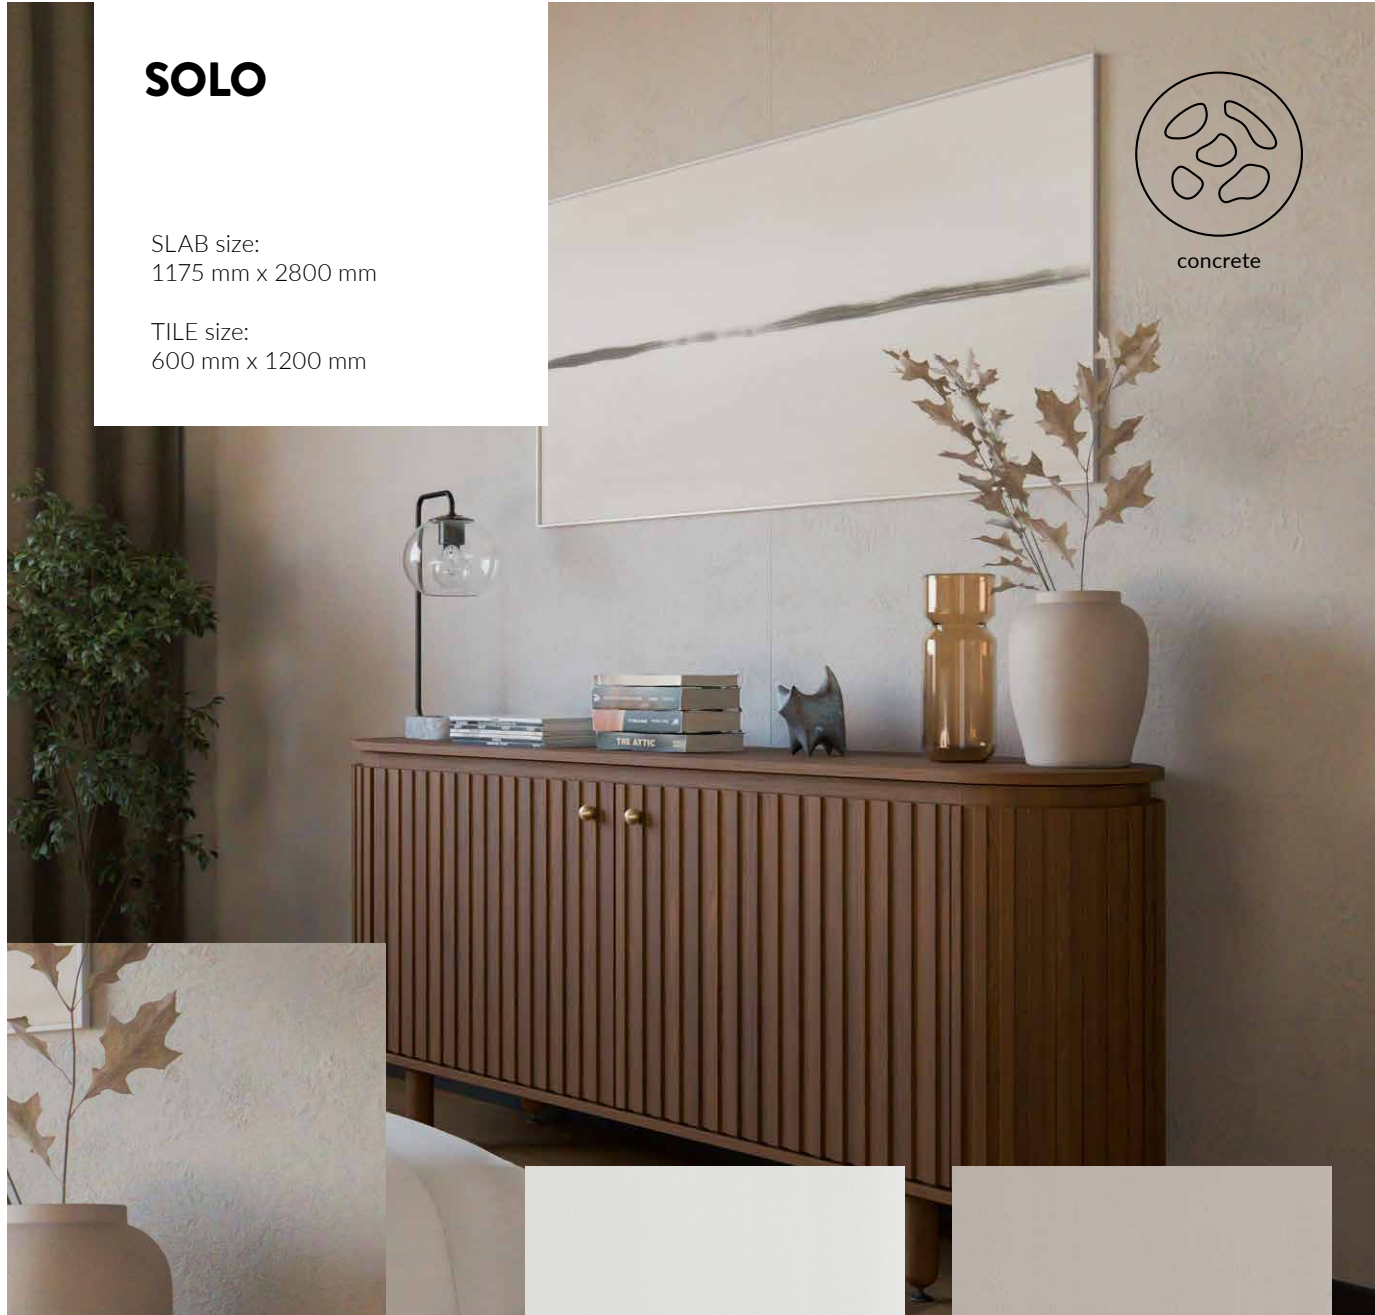

SOLO

SLAB size:
1175 mm x 2800 mm

TILE size:
600 mm x 1200 mm

concrete

white / WAF 512C
SLAB | EAN: 5905167893920
TILE | EAN: 5905167894125

cashmere / WAF 542C
SLAB | EAN: 5905167893937
TILE | EAN: 5905167894132