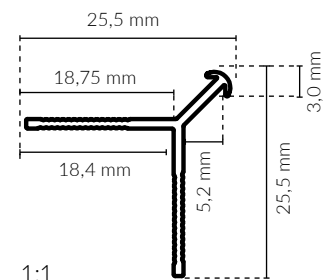

*Polymer mounting adhesive