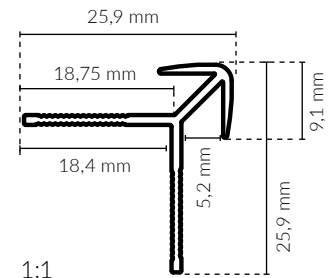

WALL END

Stylish, aesthetic and minimalist finish of edges*, universal fit 4-5 mm

Shade	EAN	Length
Silver	5905167884089	2800 mm
Titanium	5905167882689	2800 mm
Black Mat	5905167882696	2800 mm

WALL IN

Aesthetic corner finish*, universal fit 4-5 mm

Shade	EAN	Length
Silver	5905167882702	2800 mm
Titanium	5905167882719	2800 mm
Black Mat	5905167882726	2800 mm

WALL OUT

Stylish, aesthetic finish of the corner*, universal fit 4-5 mm

Shade	EAN	Length
Silver	5905167882733	2800 mm
Titanium	5905167882740	2800 mm
Black Mat	5905167882757	2800 mm