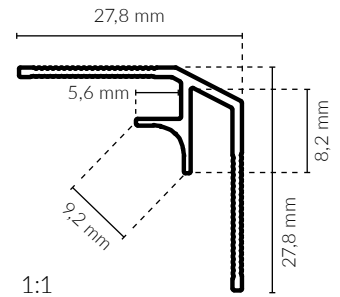

WALL END

Stylish, aesthetic and minimalist finish of edges*, universal fit 4-5 mm

Shade	EAN	Length
Silver	5905167884089	2800 mm
Titanium	5905167882689	2800 mm
Black Mat	5905167882696	2800 mm

WALL IN

Aesthetic corner finish*, universal fit 4-5 mm

Shade	EAN	Length
Silver	5905167882702	2800 mm
Titanium	5905167882719	2800 mm
Black Mat	5905167882726	2800 mm

WALL OUT

Stylish, aesthetic finish of the corner*, universal fit 4-5 mm

Shade	EAN	Length
Silver	5905167882733	2800 mm
Titanium	5905167882740	2800 mm
Black Mat	5905167882757	2800 mm