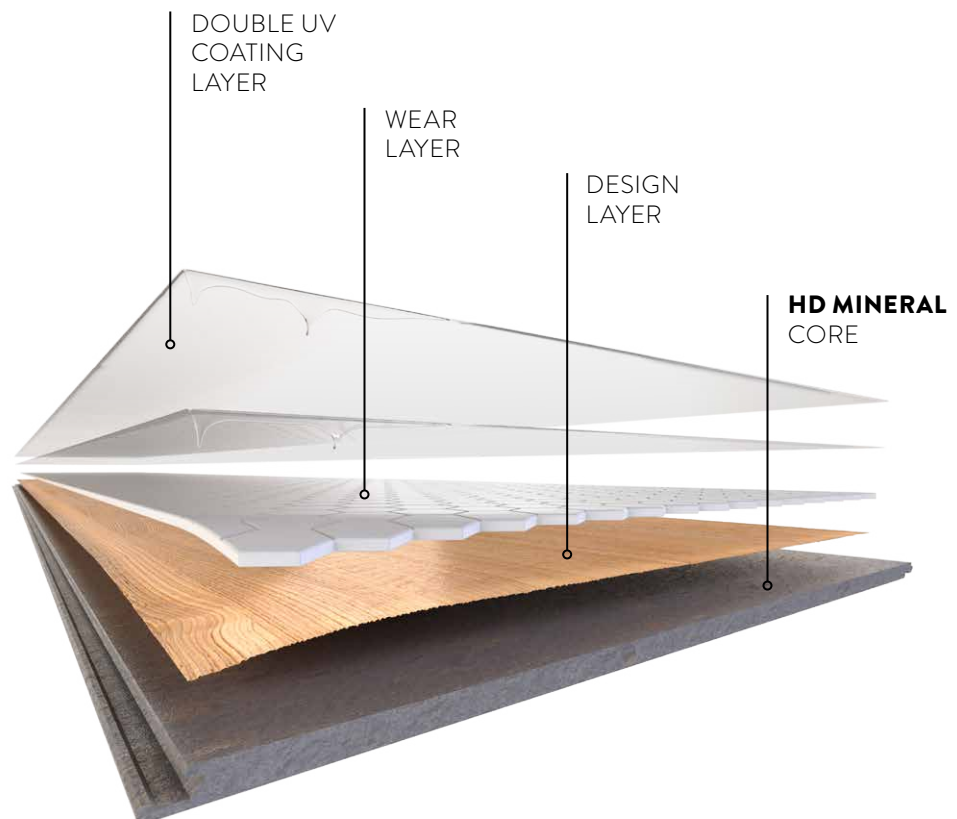

HD MINERAL CORE®

Building on the same advanced **HD Mineral Core®** technology, our flooring solutions are developed through extensive laboratory research to achieve peak performance under intensive use. This precision-engineered mix ensures the flooring's peak performance and unparalleled durability. Proudly, our **HD Mineral Core®** stands out for its absence of phthalates and any plasticizers, highlighting our commitment to environmental safety and quality.

Additionally, this groundbreaking technology secures a **15-year warranty** on our flooring, alongside superior thermal conductivity, making it the premier choice for underfloor heating solutions.