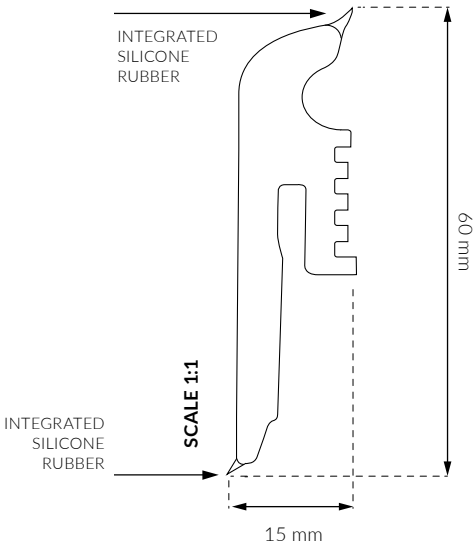

Packaging:

1 pcs:
220 cm

1 box:
10 pcs - 22 m