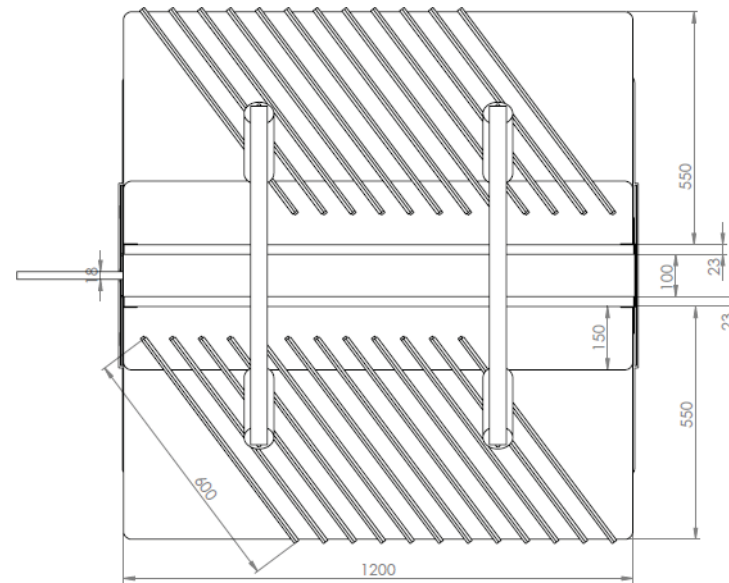

Each base holds
10 samples
[20 colors]

SLAB for stand must be ordered separately.

NEW SAMPLES STANDARD

– size 118 × 58 cm,
tiles bonded together,
slightly rounded edges,
8 mm thickness.

modee. SINGLE-SIDED

**AVAILABLE WHILE
STOCKS LAST**
(As of 01.02.26:
20 sets available)

modee. DOUBLE-SIDED

AVAILABLE WHILE STOCKS LAST
(As of 01.02.26:
10 sets available)

	SAP	PRICE	CENA
MODEE - TWO SIDES	55/5561	1280€	5500 PLN
PLANK MODEE PURE	55/5558		
STAND MODEE TWO SIDES	55/5234		