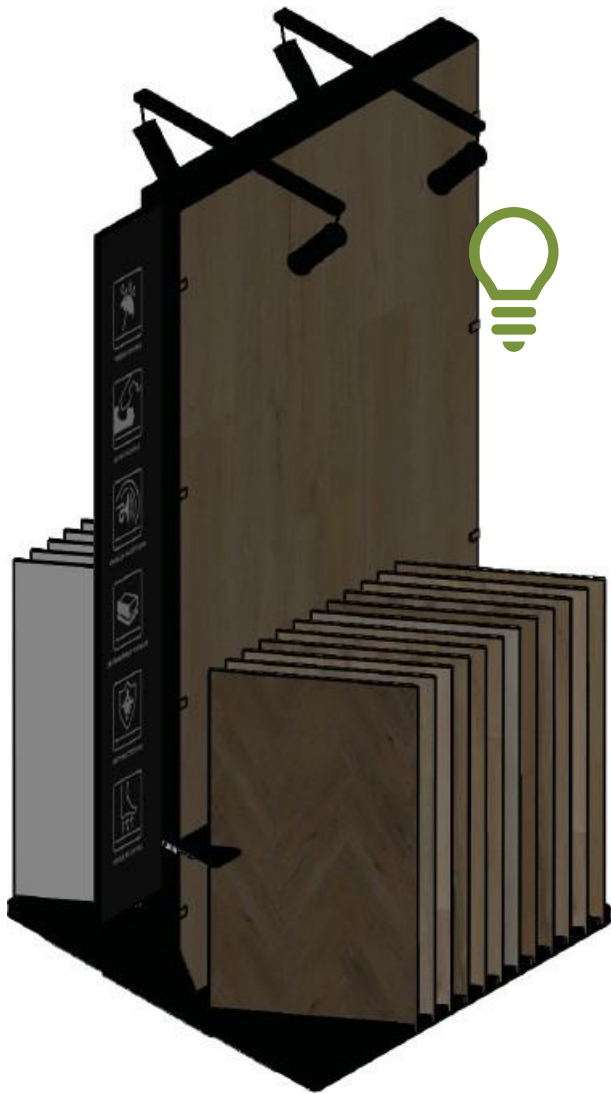

modee.
MINERAL WALL SLABS & TILES

modee. SINGLE-SIDED

AVAILABLE WHILE STOCKS LAST
(As of 01.02.26:
10 sets available)

	SAP	PRICE	CENA
MODEE - ONE SIDE	55/5560	1200€	5000 PLN
STAND – HOLDER MODEE	55/5217		
SAMPLES MODEE PURE *	55/5558		

Each base holds
10 samples
[20 colors]

SLAB for stand must be ordered separately.

NEW SAMPLES STANDARD

– size 118 × 58 cm,
tiles bonded together,
slightly rounded edges,
8 mm thickness.

modee. SINGLE-SIDED

**AVAILABLE WHILE
STOCKS LAST**
(As of 01.02.26:
20 sets available)

modee. DOUBLE-SIDED

AVAILABLE WHILE STOCKS LAST
(As of 01.02.26:
10 sets available)

	SAP	PRICE	CENA
MODEE - TWO SIDES	55/5561	1280€	5500 PLN
PLANK MODEE PURE	55/5558		
STAND MODEE TWO SIDES	55/5234		

Bases holds 20 samples [40 colors]

 ***2 SLABS for stand must be ordered separately.***

modee. BASIC

NEW

	SAP
MODEE BASIC	55/5556
STAND MODEE BASIC	55/5644
SET SAMPLES MODEE BASIC	55/5643

Available Q2 2026