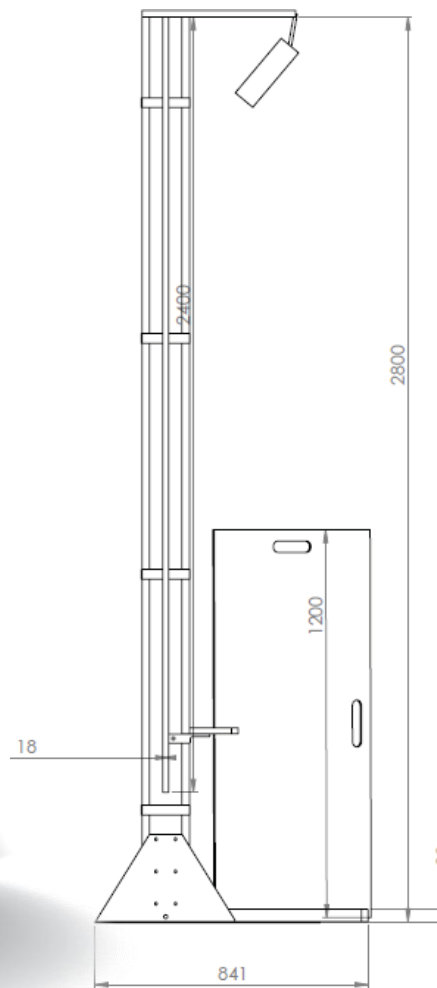

modee.
MINERAL WALL SLABS & TILES

modee. SINGLE-SIDED

AVAILABLE WHILE STOCKS LAST
(As of 01.02.26:
10 sets available)

	SAP	PRICE	CENA
MODEE - ONE SIDE	55/5560	1200€	5000 PLN
STAND – HOLDER MODEE	55/5217		
SAMPLES MODEE PURE *	55/5558		

Each base holds
10 samples
[20 colors]

SLAB for stand must be ordered separately.

NEW SAMPLES STANDARD

– size 118 × 58 cm,
tiles bonded together,
slightly rounded edges,
8 mm thickness.

modee. SINGLE-SIDED

**AVAILABLE WHILE
STOCKS LAST**
(As of 01.02.26:
20 sets available)

modee. DOUBLE-SIDED

AVAILABLE WHILE STOCKS LAST
(As of 01.02.26:
10 sets available)

	SAP	PRICE	CENA
MODEE - TWO SIDES	55/5561	1280€	5500 PLN
PLANK MODEE PURE	55/5558		
STAND MODEE TWO SIDES	55/5234		

modee. LOCK DISPLAY

	SAP	PRICE	CENA
MODEE LOCK DISPLAY	55/5438	€ 14	70 PLN

CATALOG 2026

55/5730