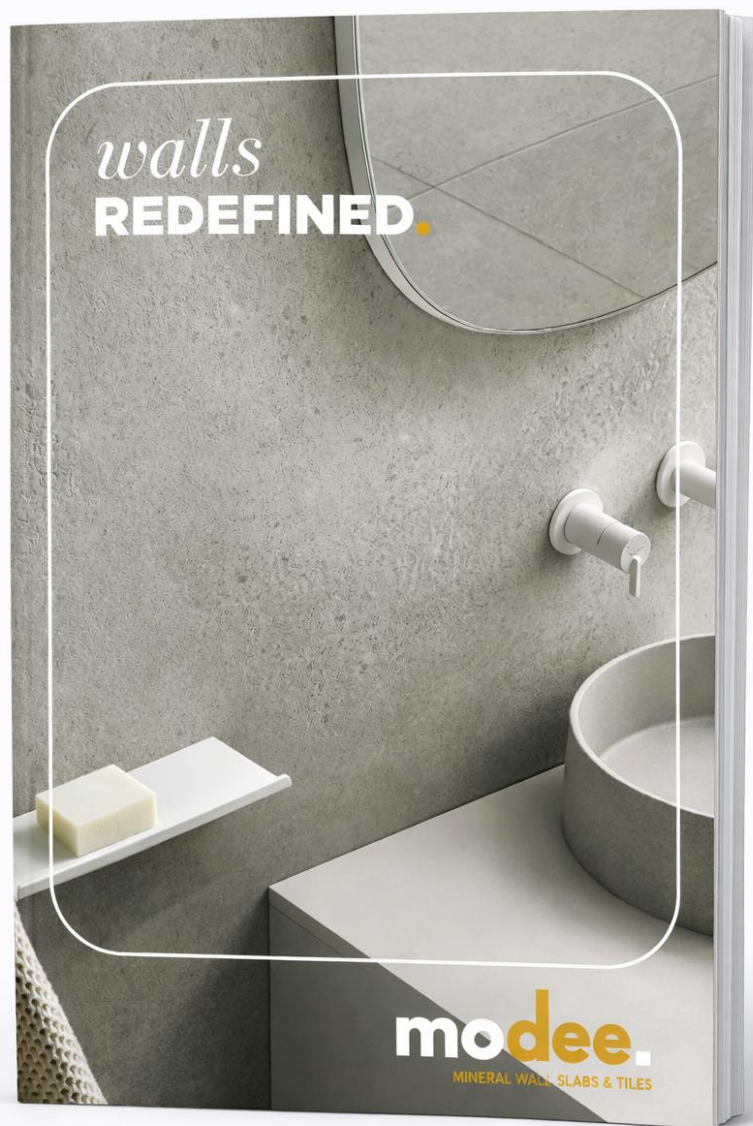

CATALOG 2026

55/5730