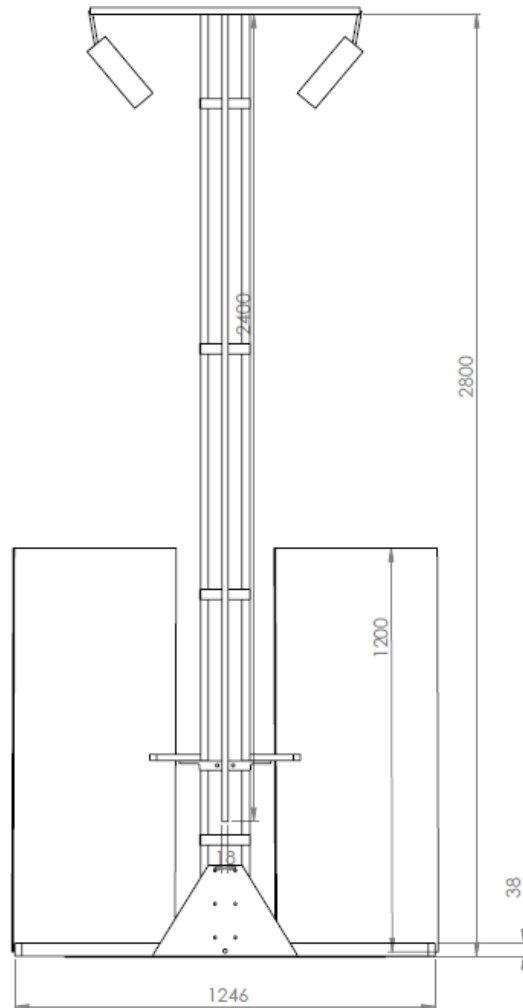

Each base holds
10 samples
[20 colors]

SLAB for stand must be ordered separately.

NEW SAMPLES STANDARD

– size 118 × 58 cm,
tiles bonded together,
slightly rounded edges,
8 mm thickness.

modee. SINGLE-SIDED

**AVAILABLE WHILE
STOCKS LAST**
(As of 01.02.26:
20 sets available)

modee. DOUBLE-SIDED

AVAILABLE WHILE STOCKS LAST
(As of 01.02.26:
10 sets available)

	SAP	PRICE	CENA
MODEE - TWO SIDES	55/5561	1280€	5500 PLN
PLANK MODEE PURE	55/5558		
STAND MODEE TWO SIDES	55/5234		

modee. LOCK DISPLAY

	SAP	PRICE	CENA
MODEE LOCK DISPLAY	55/5438	€ 14	70 PLN

CATALOG 2026

55/5730