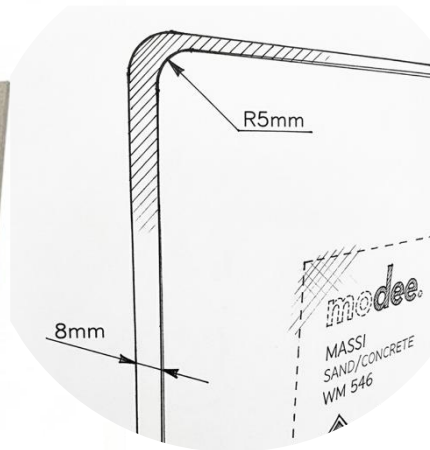

modee. BASIC

NEW

	SAP
MODEE BASIC	55/5556
STAND MODEE BASIC	55/5644
SET SAMPLES MODEE BASIC	55/5643