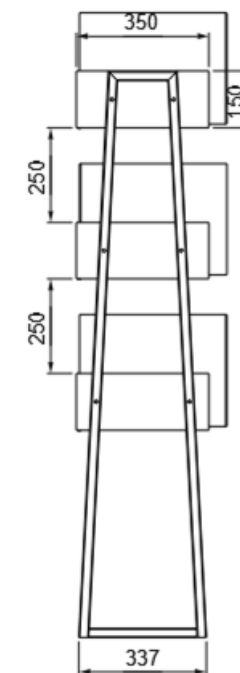

Each base holds
10 samples
[20 colors]

SLAB for stand must be ordered separately.

NEW SAMPLES STANDARD

– size 118 × 58 cm,
tiles bonded together,
slightly rounded edges,
8 mm thickness.

modee. SINGLE-SIDED

POS CATALOG 2025

modee. MINI

	SAP	PRICE	CENA
MODEE - MINI	55/5426	223€	1350 PLN
STAND MODEE	55/5421		

**AVAILABLE WHILE
STOCKS LAST**

POS CATALOG '26

modee. BOX

	SAP	PRICE	CENA
MODEE MINI	55/5423	€ 37,5	215 PLN