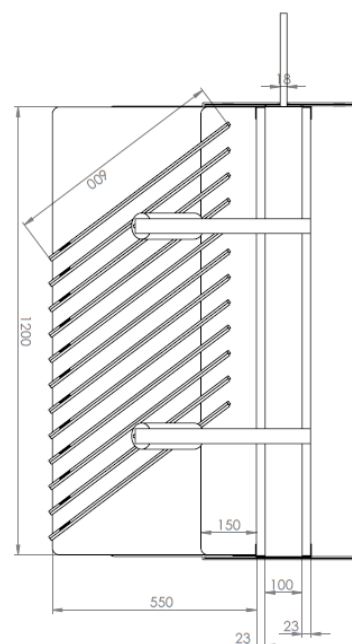

modee.
MINERAL WALL SLABS & TILES

modee. SINGLE-SIDED

AVAILABLE WHILE STOCKS LAST
(As of 01.02.26:
10 sets available)

	SAP	PRICE	CENA
MODEE - ONE SIDE	55/5560	1200€	5000 PLN
STAND – HOLDER MODEE	55/5217		
SAMPLES MODEE PURE *	55/5558		

Each base holds
10 samples
[20 colors]

SLAB for stand must be ordered separately.

NEW SAMPLES STANDARD

– size 118 × 58 cm,
tiles bonded together,
slightly rounded edges,
8 mm thickness.

modee. SINGLE-SIDED

**AVAILABLE WHILE
STOCKS LAST**
(As of 01.02.26:
20 sets available)

modee. DOUBLE-SIDED

AVAILABLE WHILE STOCKS LAST
(As of 01.02.26:
10 sets available)

	SAP	PRICE	CENA
MODEE - TWO SIDES	55/5561	1280€	5500 PLN
PLANK MODEE PURE	55/5558		
STAND MODEE TWO SIDES	55/5234		