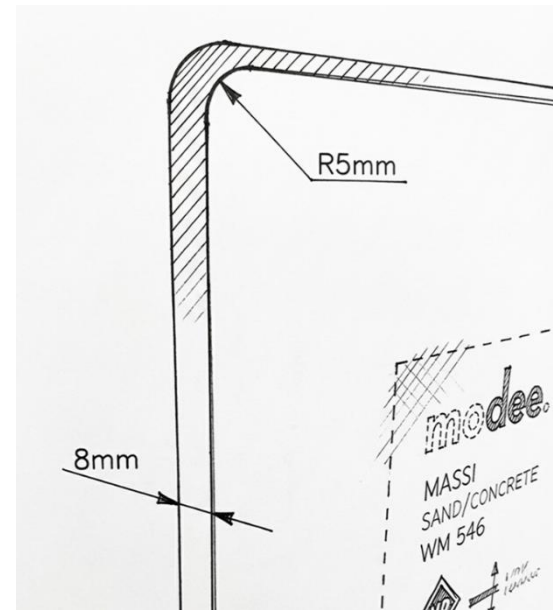

modee.
MINERAL WALL SLABS & TILES

modee. SINGLE-SIDED

AVAILABLE WHILE STOCKS LAST
(As of 01.02.26:
10 sets available)

	SAP	PRICE	CENA
MODEE - ONE SIDE	55/5560	1200€	5000 PLN
STAND – HOLDER MODEE	55/5217		
SAMPLES MODEE PURE *	55/5558		

Each base holds
10 samples
[20 colors]

SLAB for stand must be ordered separately.

NEW SAMPLES STANDARD

– size 118 × 58 cm,
tiles bonded together,
slightly rounded edges,
8 mm thickness.

modee. SINGLE-SIDED

**AVAILABLE WHILE
STOCKS LAST**
(As of 01.02.26:
20 sets available)

modee. DOUBLE-SIDED

AVAILABLE WHILE STOCKS LAST
(As of 01.02.26:
10 sets available)

	SAP	PRICE	CENA
MODEE - TWO SIDES	55/5561	1280€	5500 PLN
PLANK MODEE PURE	55/5558		
STAND MODEE TWO SIDES	55/5234		